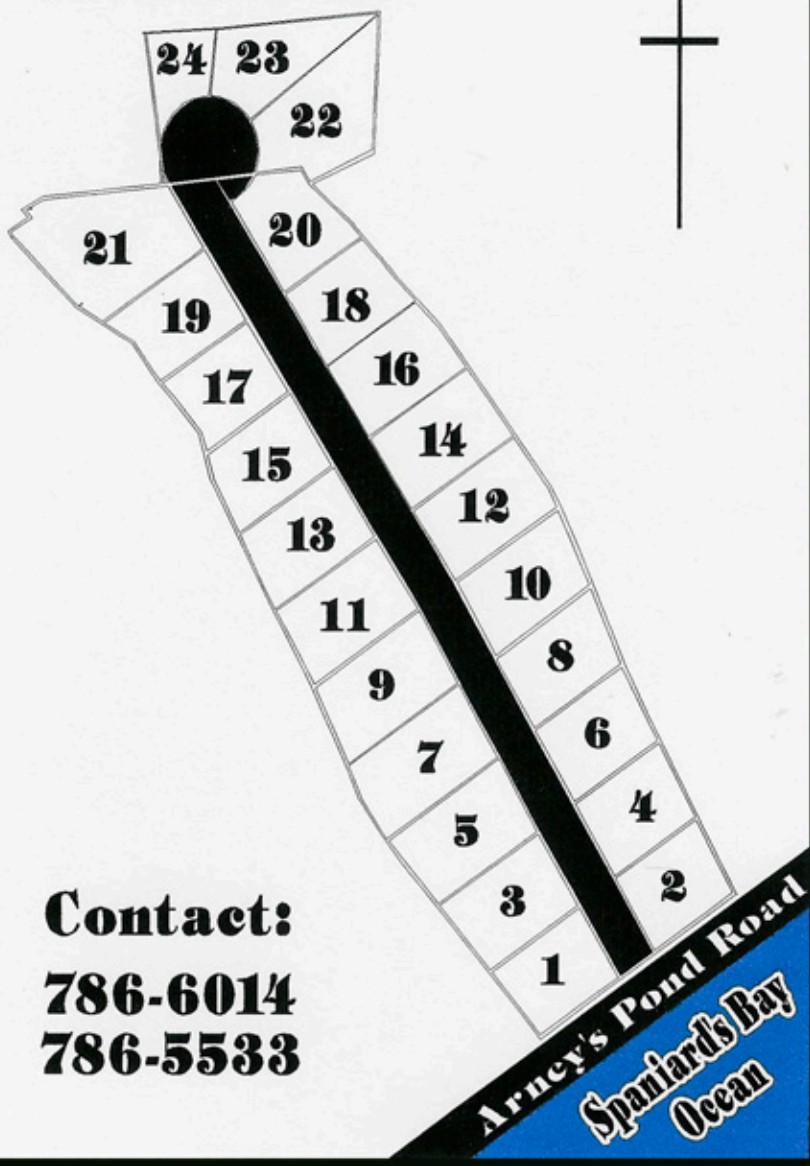

BAY SHORE ESTATES

Lots For Sale

Cross Roads

Contact:

786-6014

786-5533